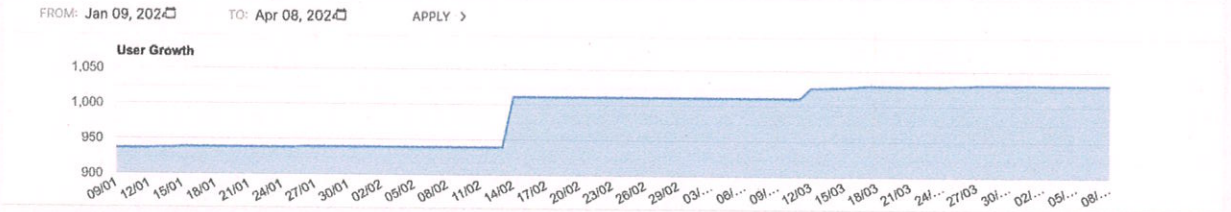

Planning to go virtual with alumni meets this year?

[Learn More](#)

Profiles overview

The graph shows the data of users by year, division/department, and course/degree.

Profiles growth over time

This graph illustrates the growth of registration of users over any period. You can set custom dates to see your data between any period.