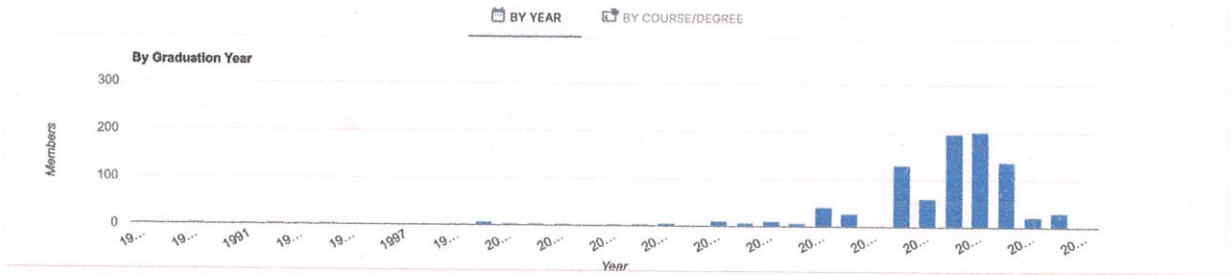

Planning to go virtual with alumni meets this year?

[Learn More](#)

Profiles overview

The graph shows the data of users by year, division/department, and course/degree.

Profiles growth over time

This graph illustrates the growth of registration of users over any period. You can set custom dates to see your data between any period.